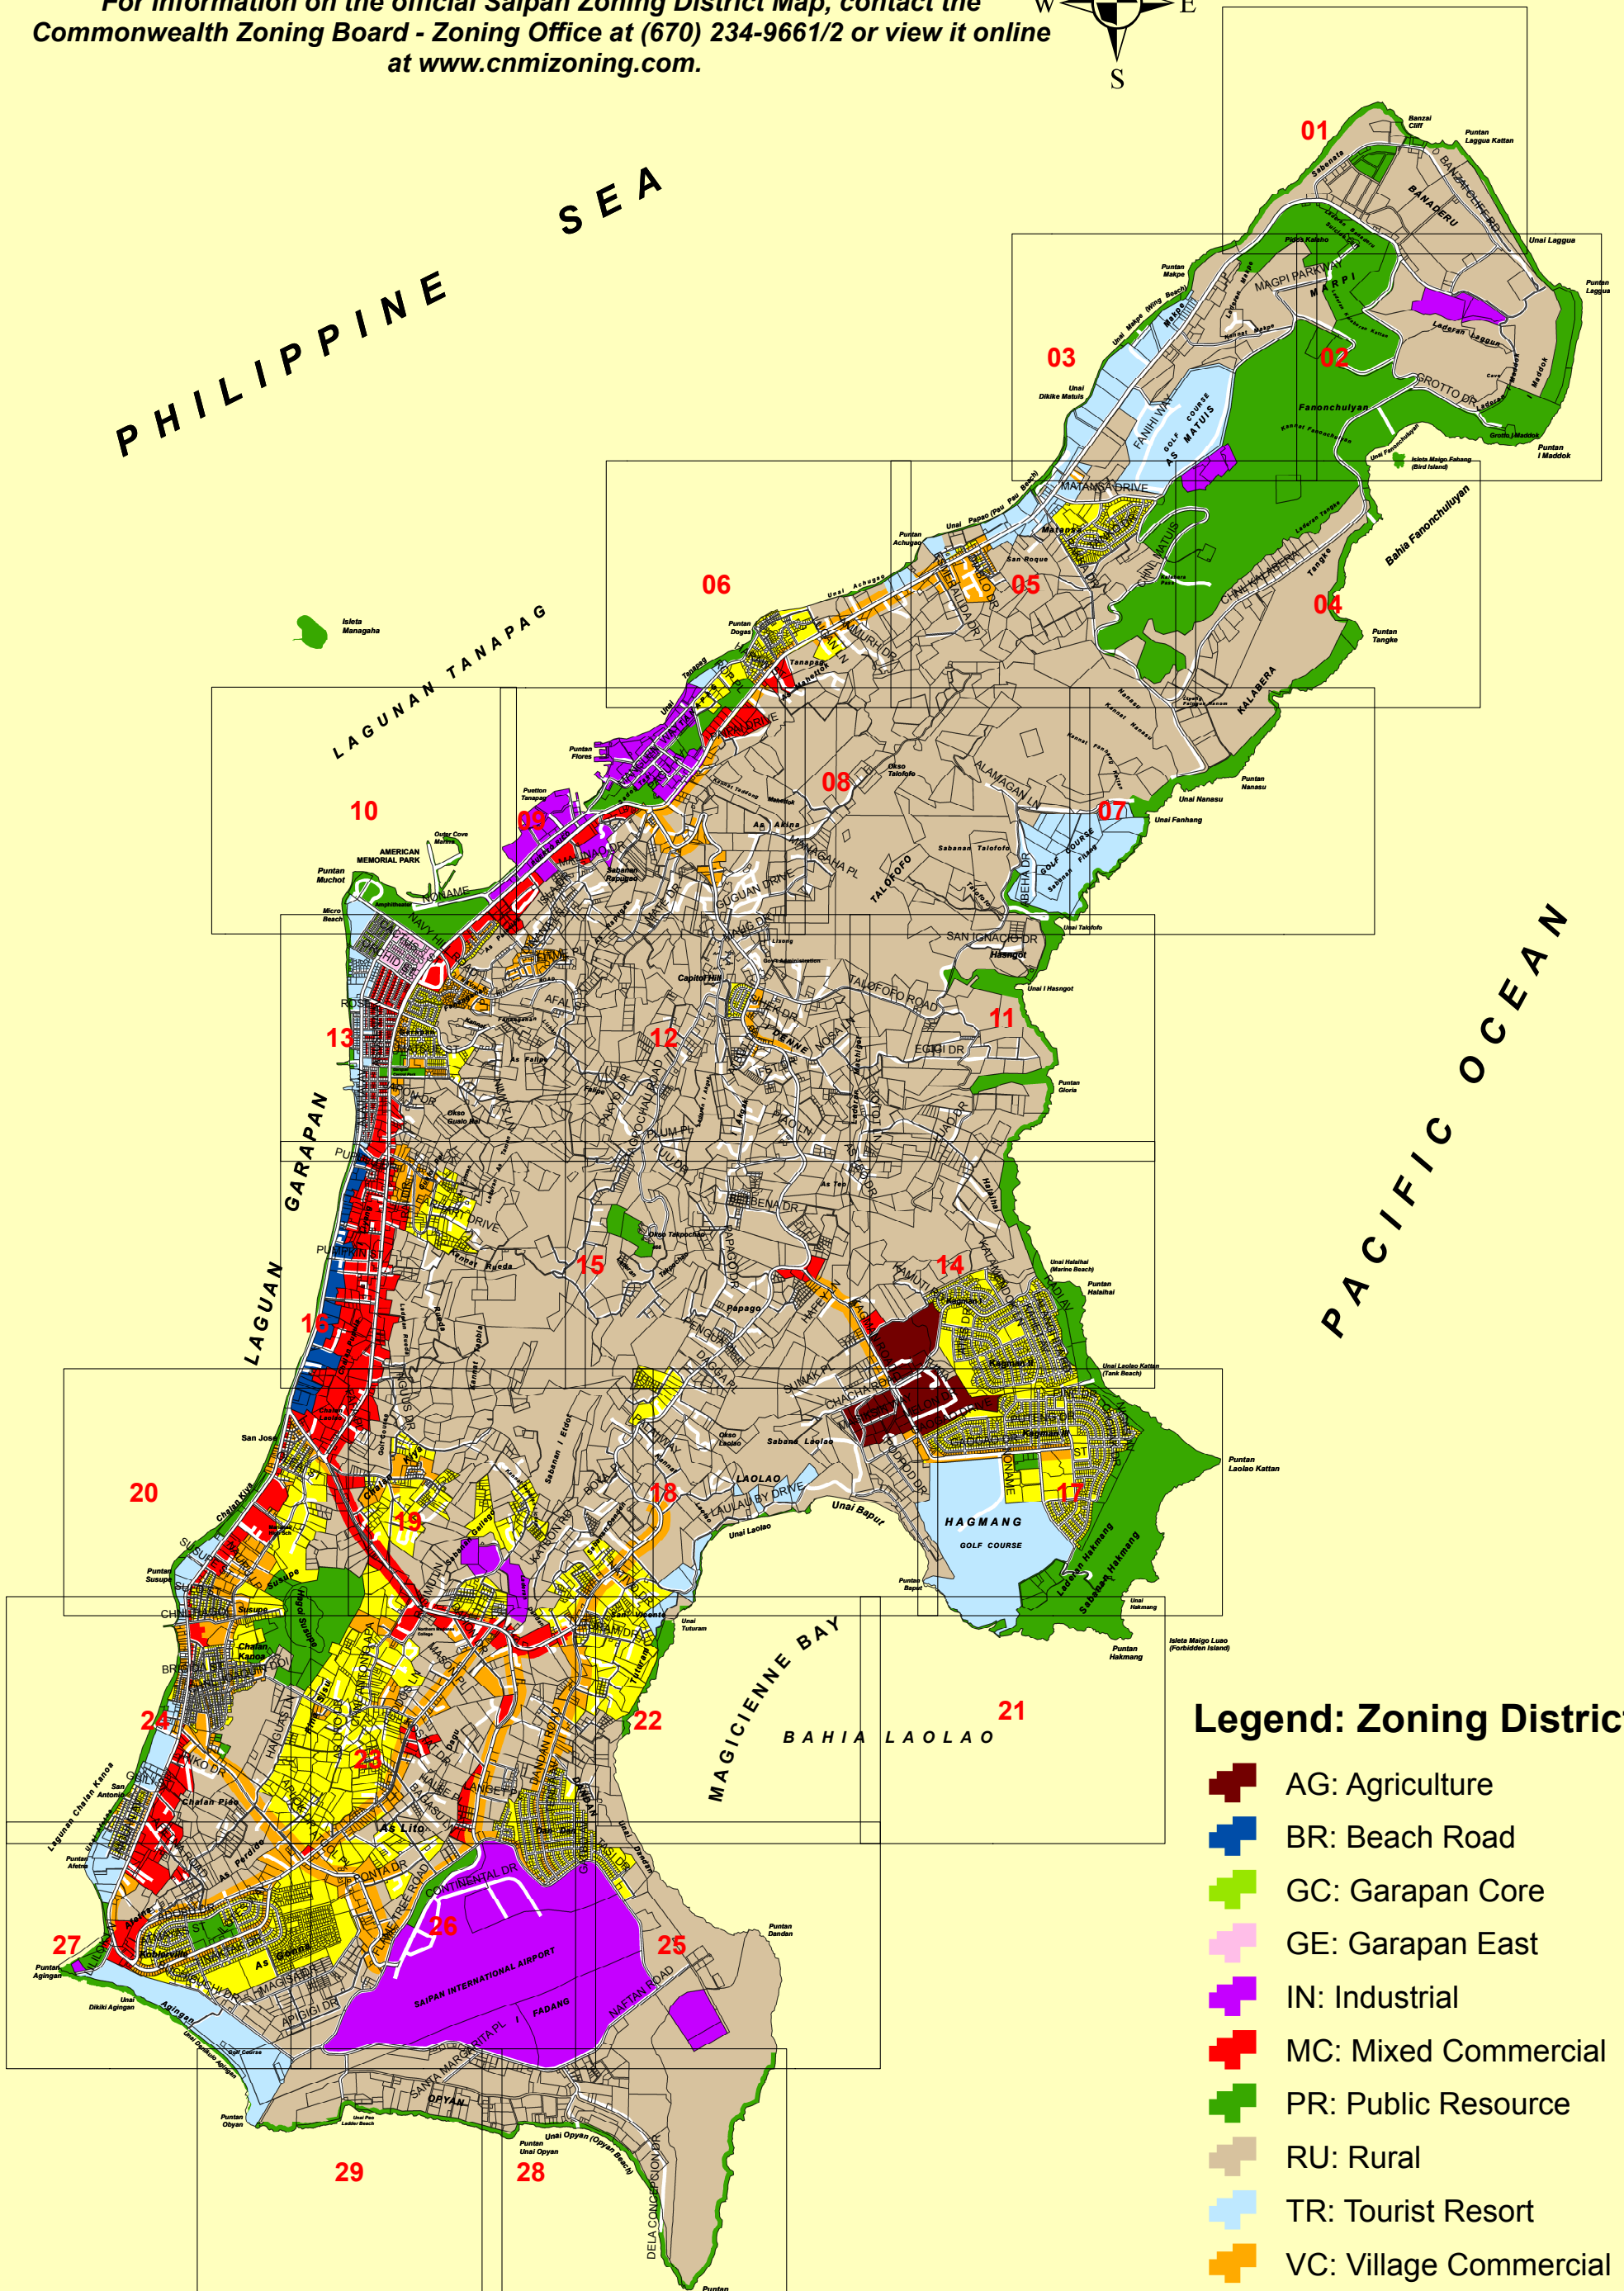

Saipan Zoning Districts

Commonwealth of the Northern Mariana Islands

Updated: September 13, 2024

For information on the official Saipan Zoning District Map, contact the Commonwealth Zoning Board - Zoning Office at (670) 234-9661/2 or view it online at www.cnmizoning.com.

PHILIPPINE SEA

LAGUNAN TANAPAG

LAGUAN GARAPAN

MAGICIENNE BAY

BAHIA LAOLAO

PACIFIC OCEAN

Legend: Zoning Districts

- AG: Agriculture
- BR: Beach Road
- GC: Garapan Core
- GE: Garapan East
- IN: Industrial
- MC: Mixed Commercial
- PR: Public Resource
- RU: Rural
- TR: Tourist Resort
- VC: Village Commercial
- VR: Village Residential